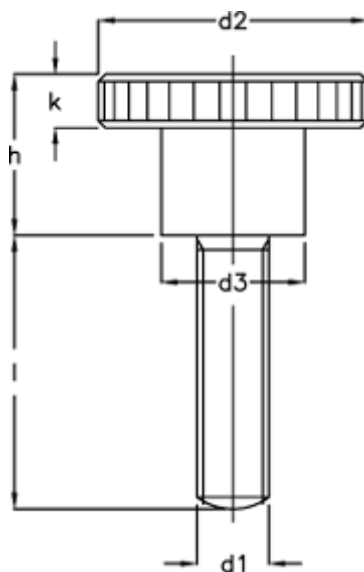

Article number: 207036401

Description: E+G Knurled thumb screw, st. steel
DIN 464-M8-25-NI

Measures

d1	= M8
d2	= 30
d3	= 16
H	= 18.0
K	= 6.0
Length l	= 25